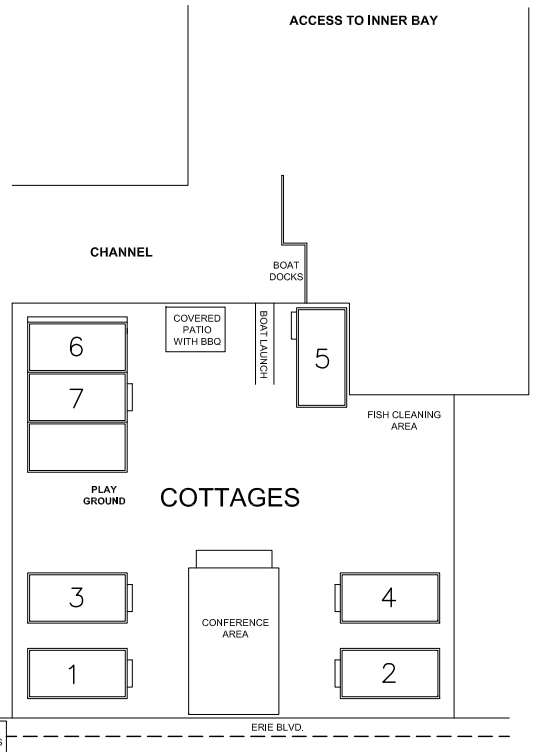

atPlay Adventures

VACATION RESORT

TRAILER
PARKING

PARKING LOT

MOTEL

The Causeway
RESTAURANT & MARKETPLACE
Beach Dining with a Twist

COVERED SITTING AREA

ICE CREAM
SHACK

PRIVATE BEACH

ACCESS TO INNER BAY

CHANNEL

BOAT DOCKS

BOAT LAUNCH

COVERED
PATIO
WITH BBQ

FISH CLEANING
AREA

PLAY
GROUND

COTTAGES

CONFERENCE
AREA

2 MINUTE WALK
BETWEEN PROPERTIES

ERIE BLVD.

BEACH ACCESS

LAKE ERIE